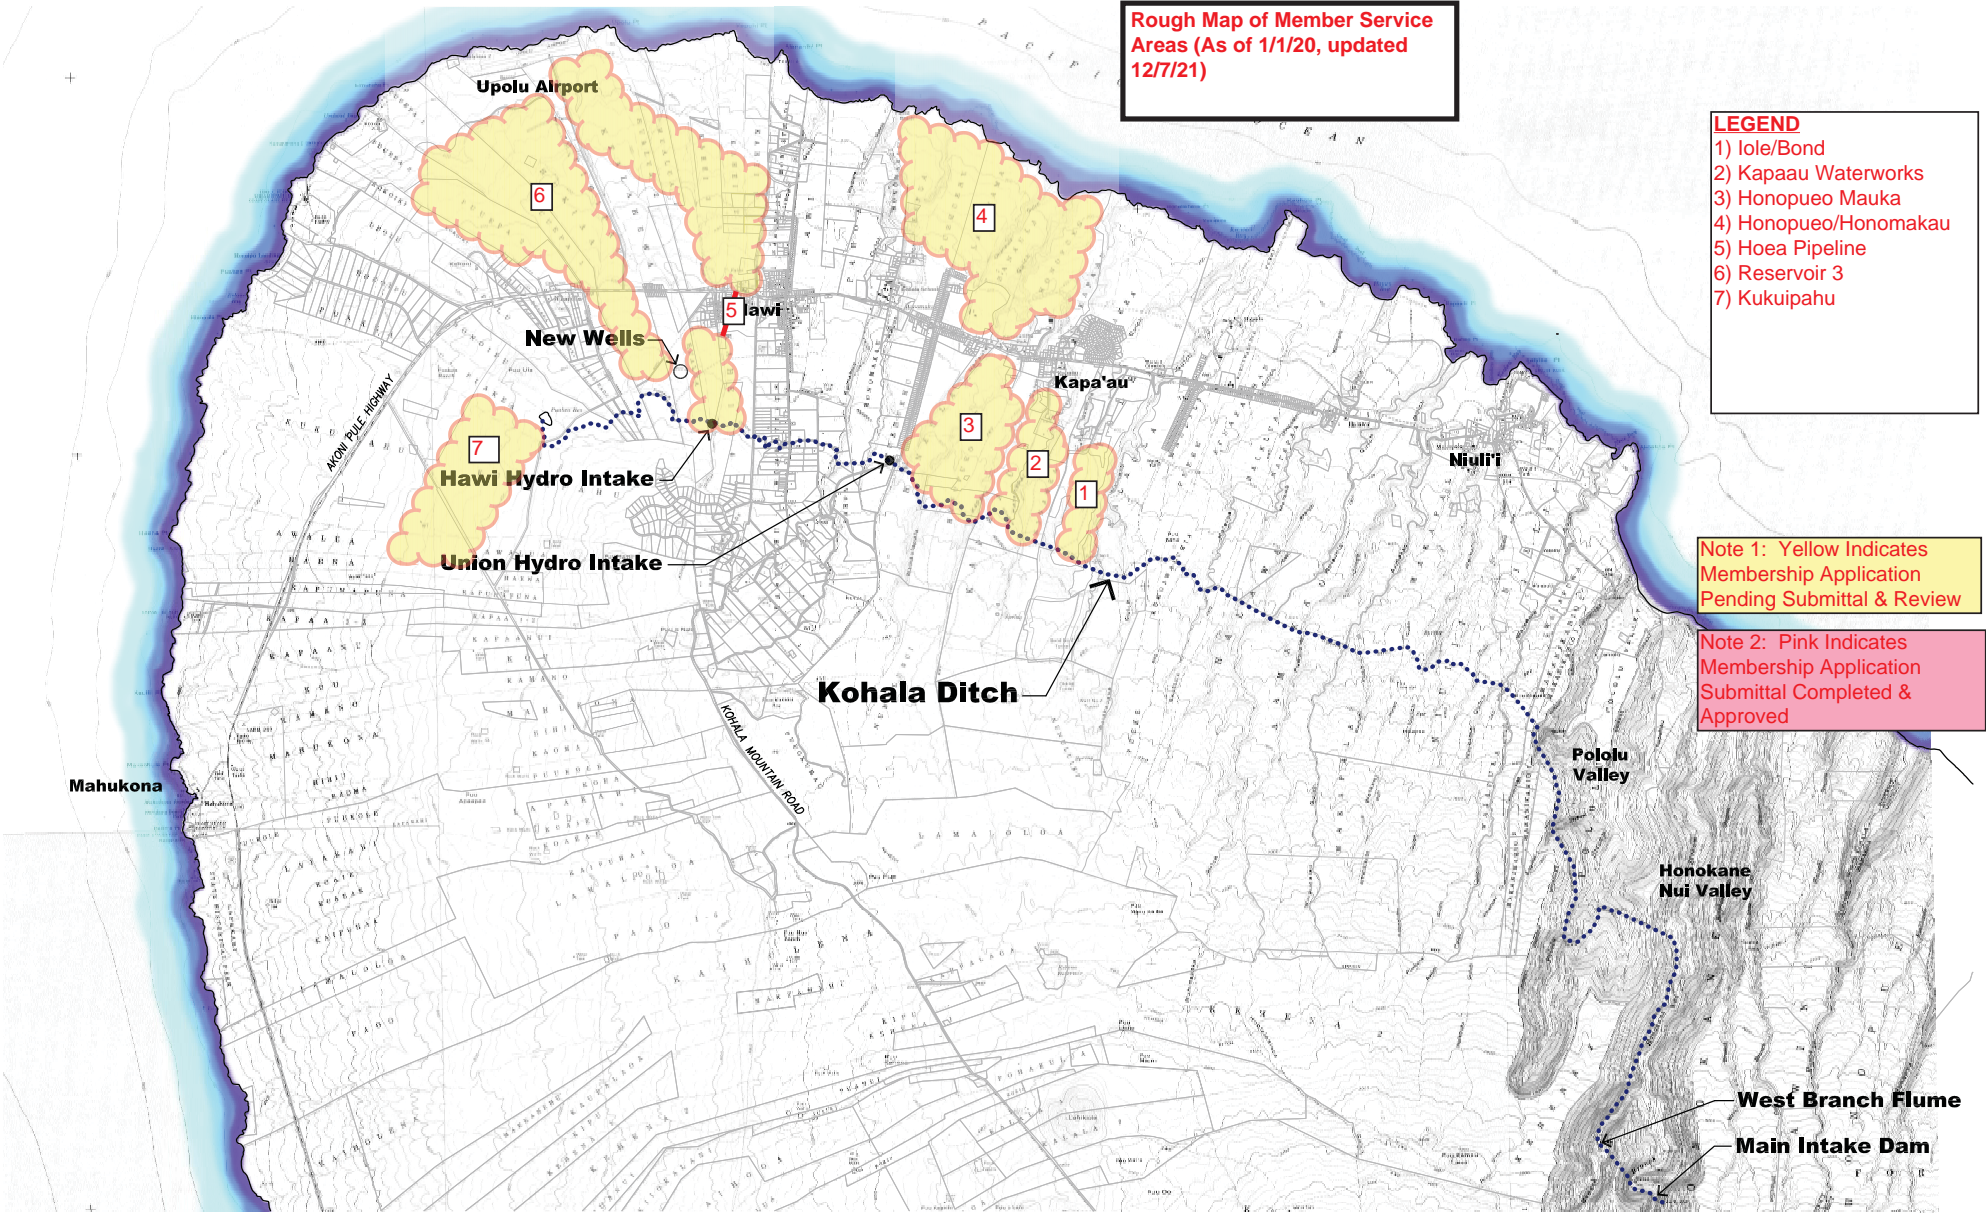

Rough Map of Member Service Areas (As of 1/1/20, updated 12/7/21)

- LEGEND**
- 1) Iole/Bond
 - 2) Kapaau Waterworks
 - 3) Honopueo Mauka
 - 4) Honopueo/Honomakau
 - 5) Hoesa Pipeline
 - 6) Reservoir 3
 - 7) Kukuipahu

Note 1: Yellow Indicates Membership Application Pending Submittal & Review

Note 2: Pink Indicates Membership Application Submittal Completed & Approved

Kohala Ditch System Kohala Section

October 2006